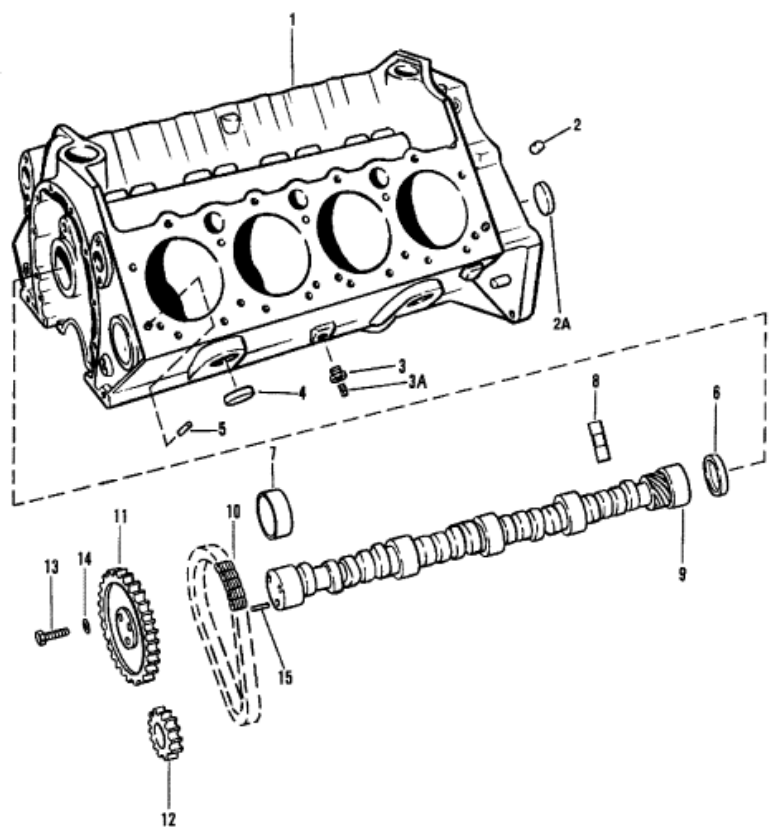

(ALL 305 CID)(350 CID - ALL 5.7L ALPHA)
 (350MAG/5.7L BRAVO -S/N-0D617327 & BELOW)

Parts List

Ref	Class	Part	Description	Qty	Comment	Footnote
1		N.S.S.	CYLINDER BLOCK ASSEMBLY	1	(305 C.I.D.) (ORDER REMANUFA	2
1		N.S.S.	CYLINDER BLOCK ASSEMBLY	1	(350 C.I.D.) (ORDER REMANUFA	2
2	22	48340	PIPE PLUG (1/4 IN.)	3		
2A	19	816565	EXPANSION PLUG (15/32 IN.)	5		
3	22	48556	BUSHING	2		
3A	22	32802	PIPE PLUG	2		
4	19	34270	EXPANSION PLUG (1-5/8 IN. DI.	8		
5	17	35465	DOWEL PIN (5/16 IN. DIA.)	4		
6	22	72640	PLUG	1		
7	23	85674	BEARING UNIT (SET)	1		
8		72638	LIFTER	16		
9	431	5943	CAMSHAFT	1		
10		17161	CHAIN	1		
11	43	17159	SPROCKET	1		
12	43	17160	SPROCKET	1		
13	10	34505	BOLT (3/4 IN.)	3		
14	12	848136	WASHER	3		
15	17	35312	PIN	1		
-		805636R	2 REMANUFACTURED MARINE LO	1	(305 C.I.D.)	
-		14152R	2 REMANUFACTURED MARINE LO	1	(350 C.I.D.)	
-	27	75611A88	ENGINE OVERHAUL GASKET SE	1		
-	92	91601	SEALER-RED RTV (WHERE APPL	1		
-	92	34227	1 PERFECT SEAL (WHERE APPLIC	1		